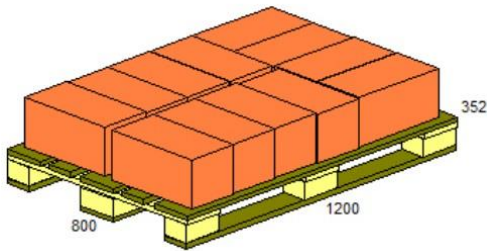

Cold Brew Coffee Concentrate

- Aseptic Filling Technology
- Tetrapak Package
- Completely Organic
- Contains No Additives
- Contains No Preservatives
- Shelf Stable (1 Year)

Nutrition Facts	
10 servings per container	
Serving size	3.38 fl. oz. (100mL)
Amount Per Serving	
Calories	10
% Daily Value*	
Total Fat 0g	0%
Saturated Fat 0.35g	2%
Trans Fat 0g	
Polyunsaturated Fat 0.01g	
Monounsaturated Fat 0.02g	
Cholesterol 0mg	0%
Sodium 10mg	0%
Total Carbohydrate 0g	0%
Dietary Fiber 2g	7%
Total Sugars 0g	
Includes 0g Added Sugars	0%
Sugar Alcohol 0g	
Protein 1g	2%
Vitamin D 0mcg	0%
Calcium 10mg	0%
Iron 0.15mg	0%
Potassium 393mg	8%
<small>*The % Daily Value (DV) tells you how much a nutrient in a serving of food contributes to a daily diet. 2,000 calories a day is used for general nutrition advice.</small>	

Brewing Type	Kyoto Style
Brewing Time	12 - 14 Hours
Coffee Bean	South America Blend
Brix	4,5
Ph	5,7
Caffeine	0.28 g/100ml
Volume	1 Liter (33.8 FL. OZ)
Made in	Turkey

Cold Brew Coffee Concentrate

Pallet Type	Euro (800 x 1200)
Pieces / Case	12
Case / Pallet	60
Pieces / Pallet	720

	Lenght	Width	Height	Net	Gross
Carton	90	58,5	195,5	1,028	1,059
Case	357	186	207,5	12,336	12,90
Load	1200	800	1181,5	740,16	798

DUTCH BEVERAGE

COFFEE COMPANY

CONTACT US

DUTCH BEVERAGE FOOD IMPORT EXPORT LC.